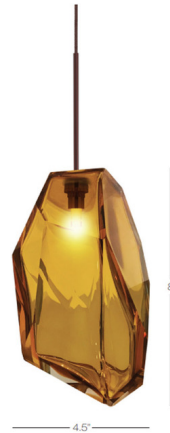

Description

The Gem Pendant brings an organic beauty to your interior space. The molded glass diffuser is unique and inspired by gemstone, and casts warm shadows across your room. Use alone or group together in varying colors to create your own look. Note: No Blue Clear or Amber glass with a Brushed Brass finish. No Amber glass with a Black finish.

Specifications

COLOR Clear
BODY FINISH Bronze
WATTAGE 2W
DIMMER Low Voltage Electronic
DIMENSIONS 4.5"W x 8"H
BULB INCLUDED 1 x JC/G4 (bipin)/2W/12V LED

Technical Information

LUMENS/WATT 55.00
LUMINOUS FLUX 110 lumens

Shown in black / clear

CLICK TO VIEW PRODUCT

Notes: