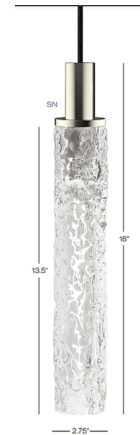

Description

The Firenze Pendant is an eye catching beautiful light that will enhance a variety of decors. Features a murano piastra textured glass cylinder that casts warm shadows across your room. Includes 4.3 inch diameter canopy. Note: Not all options are available.

Specifications

COLOR Clear
BODY FINISH Brushed Brass
WATTAGE 8W
DIMMER Standard 120V
DIMENSIONS 2.75"W x 18"H
BULB INCLUDED 1 x Edison Tube/Medium (E26)/8W/120V LED

Technical Information

PRODUCT DIMENSIONS Adjustable Cable Length: 96"
COLOR RENDERING 83 CRI
LAMP COLOR 2700K
LUMENS/WATT 87.50
LUMINOUS FLUX 700 lumens

Shown in brushed brass / clear

CLICK TO VIEW PRODUCT

Notes: