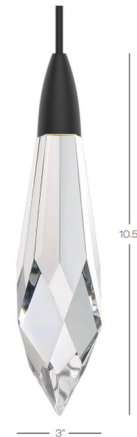

Lightology

lightology.com
866-954-4489
07-01-26

Project: _____

Company: _____

Location: _____ Fixture Type: _____

SPEC #: **STN766535**

Approved On: _____ Approved By: _____

Marquis Pendant By Stone Lighting

Description

The Marquis Pendant adds a clean elegance to your interior space. The cut crystal casts warm shadows across your room. Canopy: 4.3 inch diameter with 12 volt electronic low voltage transformer.

Specifications

COLOR Clear
BODY FINISH Satin Nickel
WATTAGE 10W
DIMMER Low Voltage Electronic
DIMENSIONS 3"W x 10.5"H
BULB INCLUDED 1 x JC/G4 (bipin)/10W/12V Halogen

Technical Information

PRODUCT DIMENSIONS Adjustable Cable Length: 96"
LUMENS/WATT 12.00
LUMINOUS FLUX 120 lumens

Shown in satin nickel / clear

CLICK TO VIEW PRODUCT

Notes: