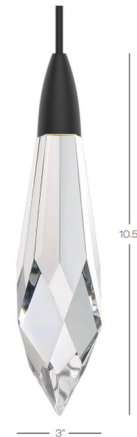

Lightology

lightology.com
866-954-4489
04-27-26

Project: _____

Company: _____

Location: _____ Fixture Type: _____

SPEC #: **STN766535**

Approved On: _____ Approved By: _____

Marquis Pendant By Stone Lighting

Description

The Marquis Pendant adds a clean elegance to your interior space. The cut crystal casts warm shadows across your room. Canopy: 4.3 inch diameter with 12 volt electronic low voltage transformer.

Specifications

COLOR Clear
BODY FINISH Satin Nickel
WATTAGE 10W
DIMMER Low Voltage Electronic
DIMENSIONS 3"W x 10.5"H
BULB INCLUDED 1 x JC/G4 (bipin)/10W/12V Halogen

Technical Information

PRODUCT DIMENSIONS Adjustable Cable Length: 96"
LUMENS/WATT 12.00
LUMINOUS FLUX 120 lumens

Shown in satin nickel / clear

CLICK TO VIEW PRODUCT

Notes: