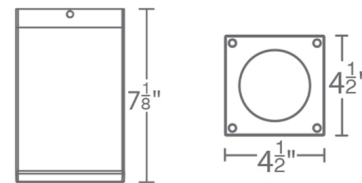

Description

The Cube 5 Inch Square Architectural Ceiling Light is a high performance exterior rated LED downlight in an appealing cubical profile. Driver concealed within the fixture. 120-277V,. Dimmable with ELV (100-5%) at 120V or 0-10V (100-1%) at 120-277V. Note: 90CRI available in 2700K and 3000K color temperature only.

Shown in graphite / clear

Specifications

COLOR	Clear
BODY FINISH	Graphite
WATTAGE	25W
DIMMER	Low Voltage Electronic
DIMENSIONS	4.5"W x 7.13"H
INTEGRATED LED MODULE	1 x LED/25W/120-277V LED

Technical Information