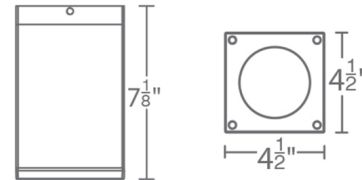

## Cube 5 inch Architectural Ceiling Light By WAC Lighting

### Description

The Cube 5 Inch Square Architectural Ceiling Light is a high performance exterior rated LED downlight in an appealing cubical profile. Driver concealed within the fixture. 120-277V,. Dimmable with ELV (100-5%) at 120V or 0-10V (100-1%) at 120-277V. Note: 90CRI available in 2700K and 3000K color temperature only.

### Specifications

COLOR	Clear
BODY FINISH	Graphite
WATTAGE	25W
DIMMER	Low Voltage Electronic
DIMENSIONS	4.5"W x 7.13"H
INTEGRATED LED MODULE	1 x LED/25W/120-277V LED