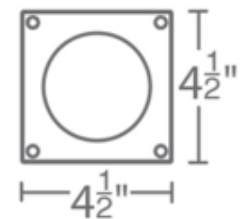

BRAND

WAC Lighting

DESCRIPTION

The Cube 5 Inch Square Architectural Ceiling Light is a high performance exterior rated LED downlight in an appealing cubical profile. Driver concealed within the fixture. 120-277V, Dimmable with ELV (100-5%) at 120V or 0-10V (100-1%) at 120-277V. Note: 90CRI available in 2700K and 3000K color temperature only.

Shown in: Black / Clear

SHADE COLOR	Clear
BODY FINISH	Black
WATTAGE	25W
DIMMER	Low Voltage Electronic
DIMENSIONS	4.5"W x 7.13"H
INTEGRATED LED MODULE	
LAMP	1 x LED/25W/120-277V LED

Technical Information

LUMINOUS FLUX	1680 lumens
LUMENS/WATT	67.20
LAMP COLOR	2700K
COLOR RENDERING	90 CRI
BEAM ANGLE	16°

SPEC # WAC766710

COMPANY	PROJECT	FIXTURE TYPE	APPROVED BY	DATE