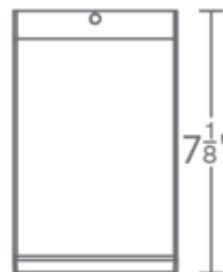

BRAND

WAC Lighting

DESCRIPTION

The Cube 5 Inch Square Architectural Ceiling Light is a high performance exterior rated LED downlight in an appealing cubical profile. Driver concealed within the fixture. 120-277V, Dimmable with ELV (100-5%) at 120V or 0-10V (100-1%) at 120-277V. Note: 90CRI available in 2700K and 3000K color temperature only.

Shown in: Black / Clear

SHADE COLOR	Clear
BODY FINISH	Black
WATTAGE	25W
DIMMER	Low Voltage Electronic
DIMENSIONS	4.5"W x 7.13"H
INTEGRATED LED MODULE	
LAMP	1 x LED/25W/120-277V LED

Technical Information

LUMINOUS FLUX	1680 lumens
LUMENS/WATT	67.20
LAMP COLOR	2700K
COLOR RENDERING	90 CRI
BEAM ANGLE	16°

SPEC # WAC766710

COMPANY	PROJECT	FIXTURE TYPE	APPROVED BY	DATE