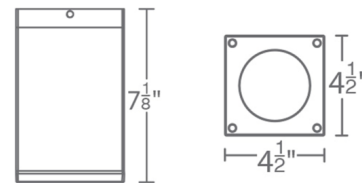

CLICK TO VIEW PRODUCT

Notes: