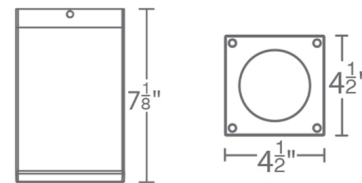

Description

The Cube 5 Inch Square Architectural Ceiling Light is a high performance exterior rated LED downlight in an appealing cubical profile. Driver concealed within the fixture. 120-277V,. Dimmable with ELV (100-5%) at 120V or 0-10V (100-1%) at 120-277V. Note: 90CRI available in 2700K and 3000K color temperature only.

Shown in black / clear

Specifications

COLOR	Clear
BODY FINISH	Black
WATTAGE	25W
DIMMER	Low Voltage Electronic
DIMENSIONS	4.5"W x 7.13"H
INTEGRATED LED MODULE	1 x LED/25W/120-277V LED

Technical Information