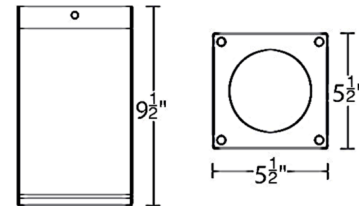

Description

The Cube 6 Inch Square Architectural Ceiling Light is a high performance exterior rated LED downlight in an appealing cubical profile. Driver concealed within the fixture. 120-277V. Dimmable with ELV (100-5%) at 120V or 0-10V (100-1%) at 120-277V. Note: 90CRI available in 2700K and 3000K color temperature only.

Shown in white / clear

Specifications

COLOR	Clear
BODY FINISH	White
WATTAGE	35W
DIMMER	Low Voltage Electronic
DIMENSIONS	5.5"W x 9.5"H
INTEGRATED LED MODULE	1 x LED/35W/120-277V LED

Technical Information