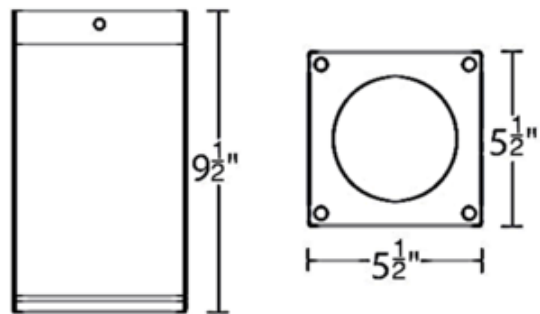

**BRAND**

WAC Lighting

**DESCRIPTION**

The Cube 6 Inch Square Architectural Ceiling Light is a high performance exterior rated LED downlight in an appealing cubical profile. Driver concealed within the fixture. 120-277V. Dimmable with ELV (100-5%) at 120V or 0-10V (100-1%) at 120-277V. Note: 90CRI available in 2700K and 3000K color temperature only.

*Shown in: Bronze / Clear*

<b>SHADE COLOR</b>	Clear
<b>BODY FINISH</b>	Bronze
<b>WATTAGE</b>	35W
<b>DIMMER</b>	Low Voltage Electronic
<b>DIMENSIONS</b>	5.5"W x 9.5"H
<b>INTEGRATED LED MODULE</b>	
<b>LAMP</b>	1 x LED/35W/120-277V LED

*Technical Information*

<b>LUMINOUS FLUX</b>	3385 lumens
<b>LUMENS/WATT</b>	96.71
<b>LAMP COLOR</b>	2700K
<b>COLOR RENDERING</b>	85 CRI
<b>BEAM ANGLE</b>	16°

**SPEC #**

WAC766767

COMPANY

PROJECT

FIXTURE TYPE