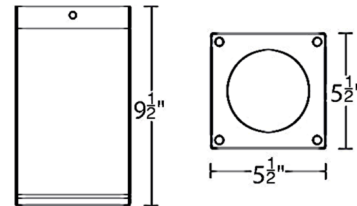

Description

The Cube 6 Inch Square Architectural Ceiling Light is a high performance exterior rated LED downlight in an appealing cubical profile. Driver concealed within the fixture. 120-277V. Dimmable with ELV (100-5%) at 120V or 0-10V (100-1%) at 120-277V. Note: 90CRI available in 2700K and 3000K color temperature only.

Shown in bronze / clear

Specifications

COLOR	Clear
BODY FINISH	Bronze
WATTAGE	35W
DIMMER	Low Voltage Electronic
DIMENSIONS	5.5"W x 9.5"H
INTEGRATED LED MODULE	1 x LED/35W/120-277V LED

Technical Information