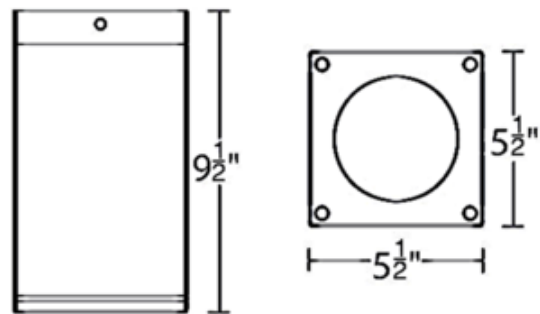

COMPANY	PROJECT	FIXTURE TYPE	APPROVED BY	DATE