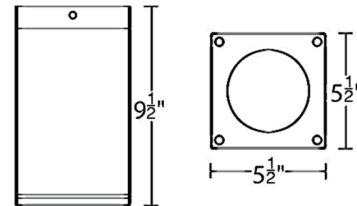

Description

The Cube 6 Inch Square Architectural Ceiling Light is a high performance exterior rated LED downlight in an appealing cubical profile. Driver concealed within the fixture. 120-277V. Dimmable with ELV (100-5%) at 120V or 0-10V (100-1%) at 120-277V. Note: 90CRI available in 2700K and 3000K color temperature only.

Shown in white / clear

Specifications

COLOR	Clear
BODY FINISH	White
WATTAGE	35W
DIMMER	Low Voltage Electronic
DIMENSIONS	5.5"W x 9.5"H
INTEGRATED LED MODULE	1 x LED/35W/120-277V LED

Technical Information