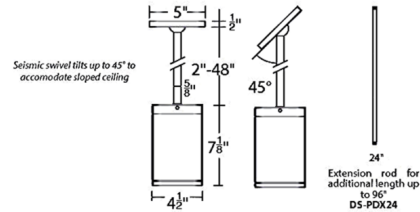

CLICK TO VIEW PRODUCT

Notes: