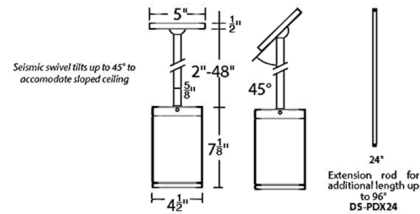

CLICK TO VIEW PRODUCT

Notes: