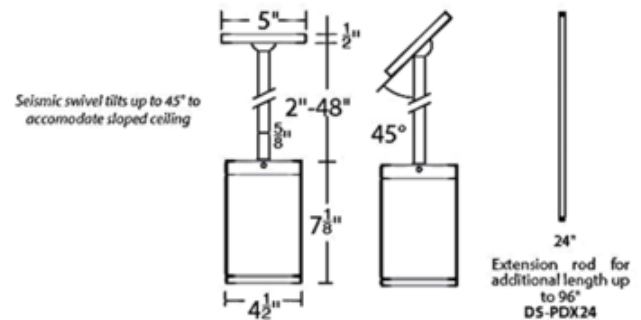

BRAND

WAC Lighting

DESCRIPTION

The Cube 5 Inch Architectural Pendant is a high performance exterior rated LED downlight in an appealing cubical profile. Driver concealed within the fixture. 120-277V. Dimmable with ELV (100-5%) at 120V or 0-10V (100-1%) at 120-277V. Note: 90CRI available in 2700K and 3000K color temperature only. Additional downrods sold separately.

Shown in: Black / Clear

SHADE COLOR	Clear
BODY FINISH	Black
WATTAGE	25W
DIMMER	Low Voltage Electronic
DIMENSIONS	4.5"W x 7.13"H
INTEGRATED LED MODULE	
LAMP	1 x LED/25W/120-277V LED

Technical Information

LUMINOUS FLUX	1825 lumens
LUMENS/WATT	73.00
LAMP COLOR	2700K
COLOR RENDERING	90 CRI
BEAM ANGLE	16°

SPEC #

WAC766854

COMPANY

PROJECT

FIXTURE TYPE

APPROVED BY

DATE