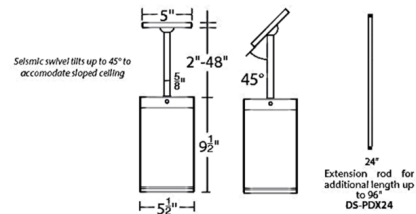

CLICK TO VIEW PRODUCT

Notes: