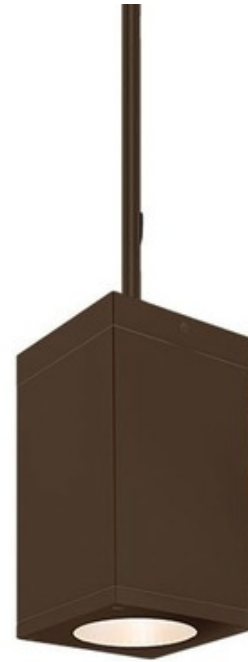

**BRAND**

WAC Lighting

**DESCRIPTION**

The Cube 6 Inch Architectural Pendant is a high performance exterior rated LED downlight in an appealing cubical profile. Driver concealed within the fixture. 120-277V. Dimmable with ELV (100-5%) at 120V or 0-10V (100-1%) at 120-277V. Note: 90CRI available in 2700K and 3000K color temperature only. Additional downrods sold separately.

Shown in: Bronze / Clear

<b>SHADE COLOR</b>	Clear
<b>BODY FINISH</b>	Bronze
<b>WATTAGE</b>	35W
<b>DIMMER</b>	Low Voltage Electronic
<b>DIMENSIONS</b>	5.5"W x 9.5"H
<b>INTEGRATED LED MODULE</b>	
<b>LAMP</b>	1 x LED/35W/120-277V LED

*Technical Information*

<b>LUMINOUS FLUX</b>	2825 lumens
<b>LUMENS/WATT</b>	80.71
<b>LAMP COLOR</b>	2700K
<b>COLOR RENDERING</b>	90 CRI
<b>BEAM ANGLE</b>	38°

**SPEC #**

WAC766879

COMPANY

PROJECT

FIXTURE TYPE