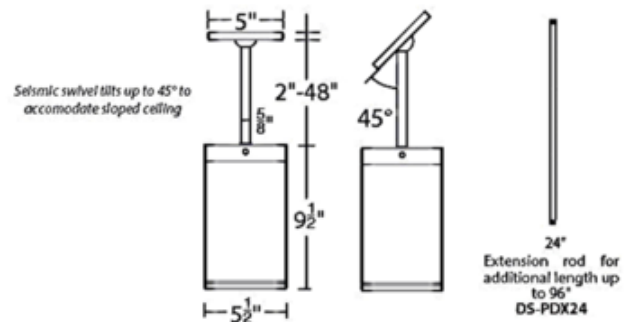

**BRAND**

WAC Lighting

**DESCRIPTION**

The Cube 6 Inch Architectural Pendant is a high performance exterior rated LED downlight in an appealing cubical profile. Driver concealed within the fixture. 120-277V. Dimmable with ELV (100-5%) at 120V or 0-10V (100-1%) at 120-277V. Note: 90CRI available in 2700K and 3000K color temperature only. Additional downrods sold separately.

Shown in: Bronze / Clear

<b>SHADE COLOR</b>	Clear
<b>BODY FINISH</b>	Bronze
<b>WATTAGE</b>	35W
<b>DIMMER</b>	Low Voltage Electronic
<b>DIMENSIONS</b>	5.5"W x 9.5"H
<b>INTEGRATED LED MODULE</b>	
<b>LAMP</b>	1 x LED/35W/120-277V LED

*Technical Information*

<b>LUMINOUS FLUX</b>	2825 lumens
<b>LUMENS/WATT</b>	80.71
<b>LAMP COLOR</b>	2700K
<b>COLOR RENDERING</b>	90 CRI
<b>BEAM ANGLE</b>	38°

**SPEC #**

WAC766879

COMPANY

PROJECT

FIXTURE TYPE