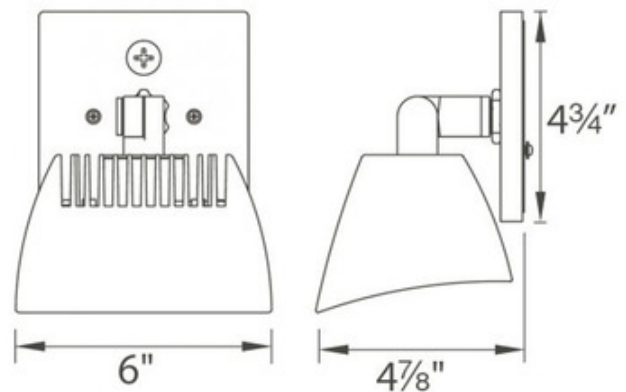

**BRAND**

WAC Lighting

**DESCRIPTION**

Endurance Outdoor Flood Light features a die cast aluminum factory sealed housing available in Architectural White, Architectural Black, Architectural Graphite, or Architectural Bronze. Features a heavy duty 0.50 inch threaded mounting arm with 360 degree horizontal rotation and 90 degree vertical aiming. Equivalent to 150 watt HID. Dimmable to 10 percent with low-voltage electronic dimmers. Includes two different canopies for surface mount or recessed junction boxes. May be wall or ceiling mounted. Photo and motion sensor available, sold separately.

*Shown in: Architectural Graphite*

<b>SHADE COLOR</b>	N/A
<b>BODY FINISH</b>	Architectural Graphite
<b>WATTAGE</b>	53W
<b>DIMMER</b>	Low Voltage Electronic
<b>DIMENSIONS</b>	6"W x 4.75"H x 4.9"D
<b>INTEGRATED LED MODULE</b>	
<b>LAMP</b>	1 x LED/53W/120V LED

*Technical Information*

<b>LUMINOUS FLUX</b>	3445 lumens
<b>LUMENS/WATT</b>	65.00
<b>LAMP COLOR</b>	3500K
<b>COLOR RENDERING</b>	90 CRI
<b>BEAM ANGLE</b>	52°

**SPEC #**

WAC766936

Includes two canopy accessories for surface mount  
Or recessed junction boxes