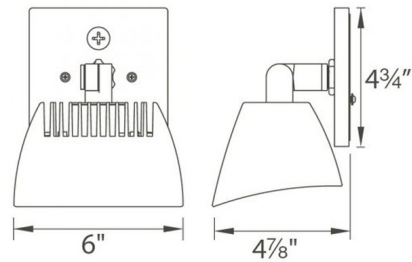

Specifications

| | |
|-----------------------|------------------------|
| COLOR | N/A |
| BODY FINISH | Architectural Graphite |
| WATTAGE | 53W |
| DIMMER | Low Voltage Electronic |
| DIMENSIONS | 6"W x 4.75"H x 4.9"D |
| INTEGRATED LED MODULE | 1 x LED/53W/120V LED |
| COUNTRY OF ORIGIN | China |

Technical Information

| | |
|-----------------|-------------|
| LAMP LIFE | 60000 hours |
| BEAM ANGLE | 52° |
| COLOR RENDERING | 90 CRI |
| LAMP COLOR | 3500K |
| LUMENS/WATT | 65.00 |
| LUMINOUS FLUX | 3445 lumens |