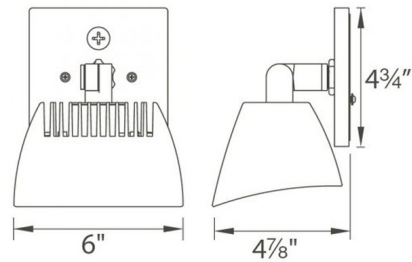

Specifications

COLOR	N/A
BODY FINISH	Architectural Graphite
WATTAGE	53W
DIMMER	Low Voltage Electronic
DIMENSIONS	6"W x 4.75"H x 4.9"D
INTEGRATED LED MODULE	1 x LED/53W/120V LED
COUNTRY OF ORIGIN	China

Technical Information

LAMP LIFE	60000 hours
BEAM ANGLE	52°
COLOR RENDERING	90 CRI
LAMP COLOR	3500K
LUMENS/WATT	65.00
LUMINOUS FLUX	3445 lumens

Shown in architectural graphite

Includes two canopy accessories for surface mount
Or recessed junction boxes