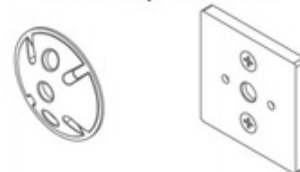

**BRAND**

WAC Lighting

**DESCRIPTION**

Endurance Outdoor Flood Light features a die cast aluminum factory sealed housing available in Architectural White, Architectural Black, Architectural Graphite, or Architectural Bronze. Features a heavy duty 0.50 inch threaded mounting arm with 360 degree horizontal rotation and 90 degree vertical aiming. Equivalent to 150 watt HID. Dimmable to 10 percent with low-voltage electronic dimmers. Includes two different canopies for surface mount or recessed junction boxes. May be wall or ceiling mounted. Photo and motion sensor available, sold separately.

*Technical Information*

<b>LUMINOUS FLUX</b>	3445 lumens
<b>LUMENS/WATT</b>	65.00
<b>LAMP COLOR</b>	3500K
<b>COLOR RENDERING</b>	90 CRI
<b>BEAM ANGLE</b>	52°

**SPEC #**

WAC766936

Includes two canopy accessories for surface mount  
Or recessed junction boxes