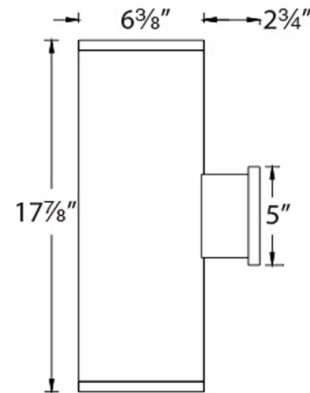

### Description

The Tube 6 Inch Architectural Wall Light with Up and Down Beam is a high performance exterior rated LED wall mount light in an appealing cylindrical profile. Driver concealed within the fixture. 120-277V. Dimmable with ELV (100-5%) at 120V, or 0-10V (100-1%) at 120-277V. Notes: 90CRI available in 2700K and 3000K color temperature only. Straight up and down available in all options Up and down away from wall available in 38 degree beam only Up and down towards wall available in 38 degree beam only Up and down one each side (one towards wall and one away from wall) available in 38 degree beam only

### Specifications

COLOR	Clear
BODY FINISH	White
WATTAGE	70W
DIMMER	Low Voltage Electronic
DIMENSIONS	6.38"W x 17.88"H x 9.13"D
INTEGRATED LED MODULE	1 x LED/70W/120-277V LED

### Technical Information

LAMP LIFE	60000 hours
BEAM ANGLE	28°
COLOR RENDERING	85 CRI
LAMP COLOR	2700K
LUMENS/WATT	96.00
LUMINOUS FLUX	6720 lumens

Shown in white / clear

CLICK TO VIEW PRODUCT

Notes: