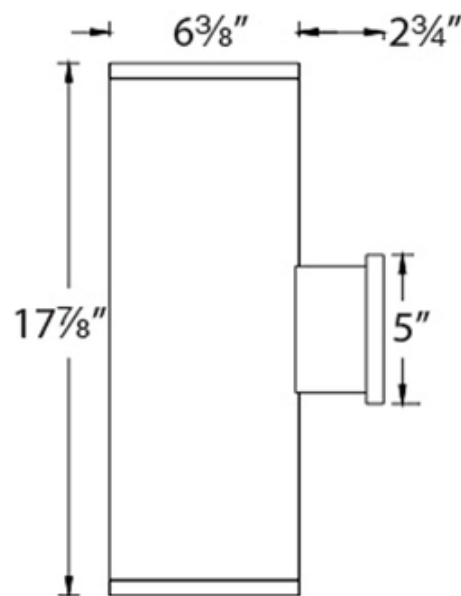

BRAND

WAC Lighting

DESCRIPTION

The Tube 6 Inch Architectural Wall Light with Up and Down Beam is a high performance exterior rated LED wall mount light in an appealing cylindrical profile. Driver concealed within the fixture. 120-277V. Dimmable with ELV (100-5%) at 120V, or 0-10V (100-1%) at 120-277V. Notes: 90CRI available in 2700K and 3000K color temperature only. Straight up and down available in all options Up and down away from wall available in 38 degree beam only Up and down towards wall available in 38 degree beam only Up and down one each side (one towards wall and one away from wall) available in 38 degree beam only

Shown in: White / Clear

SHADE COLOR	Clear
BODY FINISH	White
WATTAGE	70W
DIMMER	Low Voltage Electronic
DIMENSIONS	6.38"W x 17.88"H x 9.13"D
INTEGRATED LED MODULE	
LAMP	1 x LED/70W/120-277V LED

Technical Information

LUMINOUS FLUX	6720 lumens
LUMENS/WATT	96.00
LAMP COLOR	2700K
COLOR RENDERING	85 CRI
BEAM ANGLE	28°

SPEC # WAC767021

COMPANY	PROJECT	FIXTURE TYPE	APPROVED BY	DATE