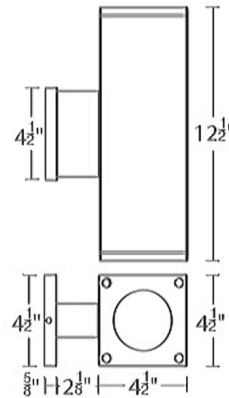

CLICK TO VIEW PRODUCT

Notes: