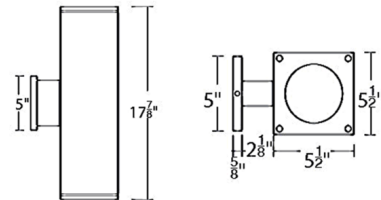

CLICK TO VIEW PRODUCT

Notes: