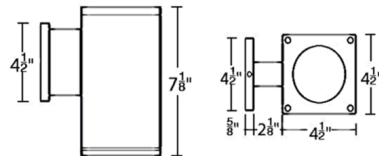

### Description

The Cube 5 Inch Architectural Wall Light with Up or Down Beam is a high performance exterior rated LED wall mount light in an appealing cubical profile. Driver concealed within the fixture. Fixture can install upside down to alter light distribution. 120-277V. Dimmable with ELV (100-5%) at 120V or 0-10V (100-1%) at 120-277V. Notes: 90CRI available in 2700K and 3000K color temperature only Straight up or down available in all options Up or down away from wall available in 33 degree beam only Up or down towards wall available in 33 degree beam only

### Specifications

COLOR	Clear
BODY FINISH	Black
WATTAGE	25W
DIMMER	Low Voltage Electronic
DIMENSIONS	4.5"W x 7.13"H x 7.25"D
INTEGRATED LED MODULE	1 x LED/25W/120-277V LED

### Technical Information

LAMP LIFE	50000 hours
BEAM ANGLE	33°
COLOR RENDERING	85 CRI
LAMP COLOR	2700K
LUMENS/WATT	91.20
LUMINOUS FLUX	2280 lumens

Shown in black / clear

CLICK TO VIEW PRODUCT

Notes: