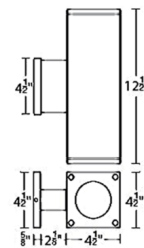

### Description

The Cube 5 Inch Architectural Wall Light with Up or Down Beam is a high performance exterior rated LED wall mount light in an appealing cubical profile. Driver concealed within the fixture. Fixture can install upside down to alter light distribution. 120-277V. Dimmable with ELV (100-5%) at 120V or 0-10V (100-1%) at 120-277V. Notes: 90CRI available in 2700K and 3000K color temperature only Straight up or down available in all options Up or down away from wall available in 33 degree beam only Up or down towards wall available in 33 degree beam only

### Specifications

COLOR	Clear
BODY FINISH	Black
WATTAGE	25W
DIMMER	Low Voltage Electronic
DIMENSIONS	4.5"W x 7.13"H x 7.25"D
INTEGRATED LED MODULE	1 x LED/25W/120-277V LED

### Technical Information

LAMP LIFE	50000 hours
BEAM ANGLE	33°
COLOR RENDERING	85 CRI
LAMP COLOR	2700K
LUMENS/WATT	91.20
LUMINOUS FLUX	2280 lumens

Shown in black / clear

CLICK TO VIEW PRODUCT

Notes: