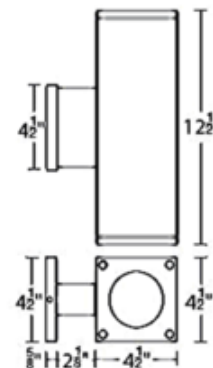

BRAND

WAC Lighting

DESCRIPTION

The Cube 5 Inch Architectural Wall Light with Up or Down Beam is a high performance exterior rated LED wall mount light in an appealing cubical profile. Driver concealed within the fixture. Fixture can install upside down to alter light distribution. 120-277V. Dimmable with ELV (100-5%) at 120V or 0-10V (100-1%) at 120-277V. Notes: 90CRI available in 2700K and 3000K color temperature only Straight up or down available in all options Up or down away from wall available in 33 degree beam only Up or down towards wall available in 33 degree beam only

Shown in: White / Clear

SHADE COLOR	Clear
BODY FINISH	White
WATTAGE	25W
DIMMER	Low Voltage Electronic
DIMENSIONS	4.5"W x 7.13"H x 7.25"D
INTEGRATED LED MODULE	
LAMP	1 x LED/25W/120-277V LED

Technical Information

LUMINOUS FLUX	2600 lumens
LUMENS/WATT	104.00
LAMP COLOR	4000K
COLOR RENDERING	85 CRI
BEAM ANGLE	33°

SPEC # WAC767641

COMPANY	PROJECT	FIXTURE TYPE	APPROVED BY	DATE