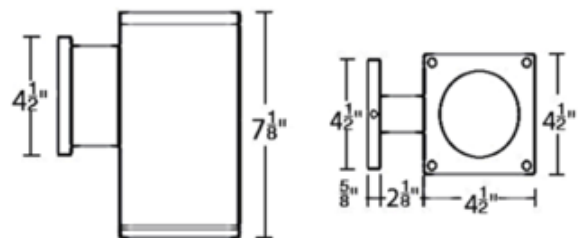

BRAND

WAC Lighting

DESCRIPTION

The Cube 5 Inch Architectural Wall Light with Up or Down Beam is a high performance exterior rated LED wall mount light in an appealing cubical profile. Driver concealed within the fixture. Fixture can install upside down to alter light distribution. 120-277V. Dimmable with ELV (100-5%) at 120V or 0-10V (100-1%) at 120-277V. Notes: 90CRI available in 2700K and 3000K color temperature only Straight up or down available in all options Up or down away from wall available in 33 degree beam only Up or down towards wall available in 33 degree beam only

Shown in: White / Clear

SHADE COLOR	Clear
BODY FINISH	White
WATTAGE	25W
DIMMER	Low Voltage Electronic
DIMENSIONS	4.5"W x 7.13"H x 7.25"D
INTEGRATED LED MODULE	
LAMP	1 x LED/25W/120-277V LED

Technical Information

LUMINOUS FLUX	2600 lumens
LUMENS/WATT	104.00
LAMP COLOR	4000K
COLOR RENDERING	85 CRI
BEAM ANGLE	33°

SPEC # WAC767641

COMPANY	PROJECT	FIXTURE TYPE	APPROVED BY	DATE