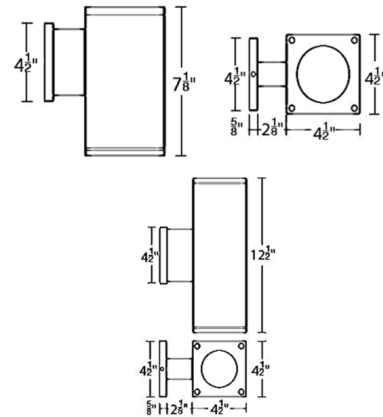

### Description

The Cube 5 Inch Architectural Wall Light with Up or Down Beam is a high performance exterior rated LED wall mount light in an appealing cubical profile. Driver concealed within the fixture. Fixture can install upside down to alter light distribution. 120-277V. Dimmable with ELV (100-5%) at 120V or 0-10V (100-1%) at 120-277V. Notes: 90CRI available in 2700K and 3000K color temperature only Straight up or down available in all options Up or down away from wall available in 33 degree beam only Up or down towards wall available in 33 degree beam only

### Specifications

COLOR	Clear
BODY FINISH	White
WATTAGE	25W
DIMMER	Low Voltage Electronic
DIMENSIONS	4.5"W x 7.13"H x 7.25"D
INTEGRATED LED MODULE	1 x LED/25W/120-277V LED

### Technical Information

LAMP LIFE	50000 hours
BEAM ANGLE	33°
COLOR RENDERING	85 CRI
LAMP COLOR	4000K
LUMENS/WATT	104.00
LUMINOUS FLUX	2600 lumens

Shown in white / clear

CLICK TO VIEW PRODUCT

Notes: