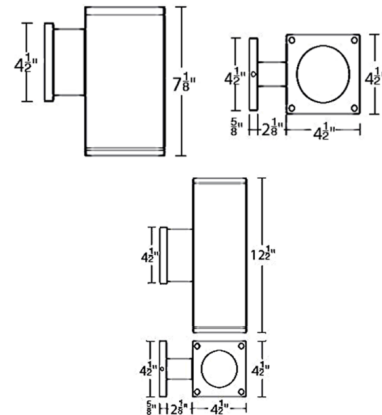

CLICK TO VIEW PRODUCT

Notes: