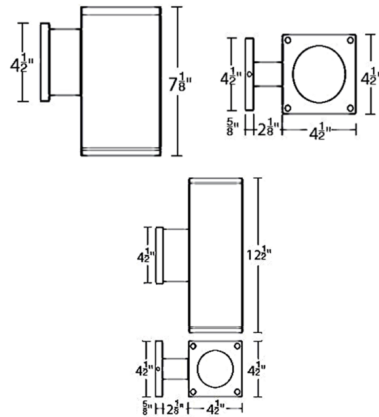

### Description

The Cube 5 Inch Architectural Wall Light with Up or Down Beam is a high performance exterior rated LED wall mount light in an appealing cubical profile. Driver concealed within the fixture. Fixture can install upside down to alter light distribution. 120-277V. Dimmable with ELV (100-5%) at 120V or 0-10V (100-1%) at 120-277V. Notes: 90CRI available in 2700K and 3000K color temperature only Straight up or down available in all options Up or down away from wall available in 33 degree beam only Up or down towards wall available in 33 degree beam only

### Specifications

COLOR	Clear
BODY FINISH	Black
WATTAGE	25W
DIMMER	Low Voltage Electronic
DIMENSIONS	4.5"W x 7.13"H x 7.25"D
INTEGRATED LED MODULE	1 x LED/25W/120-277V LED

### Technical Information

LAMP LIFE	50000 hours
BEAM ANGLE	16°
COLOR RENDERING	85 CRI
LAMP COLOR	2700K
LUMENS/WATT	87.60
LUMINOUS FLUX	2190 lumens

Shown in black / clear

CLICK TO VIEW PRODUCT

Notes: