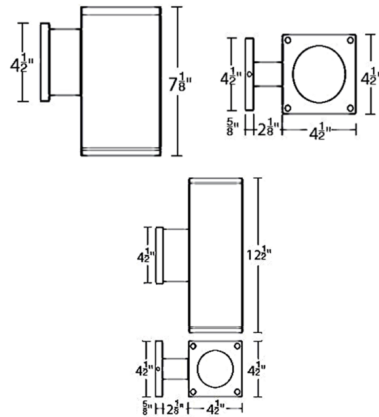

CLICK TO VIEW PRODUCT

Notes: