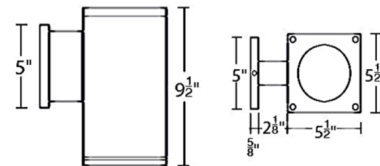

### Description

The Cube 6 Inch Architectural Wall Light with Up or Down Beam is a high performance exterior rated LED wall mount light in an appealing cubical profile. Driver concealed within the fixture. Fixture can install upside down to alter light distribution. 120-277V. Dimmable with ELV (100-5%) at 120V or 0-10V (100-1%) at 120-277V. Notes: 90CRI available in 2700K and 3000K color temperature only Straight up or down available in all options Up or down away from wall available in 38 degree beam only Up or down towards wall available in 38 degree beam only

### Specifications

COLOR	Clear
BODY FINISH	White
WATTAGE	35W
DIMMER	Low Voltage Electronic
DIMENSIONS	5.5"W x 9.5"H x 8.25"D
INTEGRATED LED MODULE	1 x LED/35W/120-277V LED

### Technical Information

LAMP LIFE	50000 hours
BEAM ANGLE	16°
COLOR RENDERING	90 CRI
LAMP COLOR	2700K
LUMENS/WATT	80.57
LUMINOUS FLUX	2820 lumens

Shown in white / clear

CLICK TO VIEW PRODUCT

Notes: