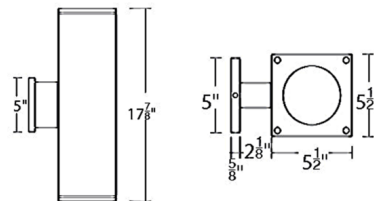

### Description

The Cube 6 Inch Architectural Wall Light with Up or Down Beam is a high performance exterior rated LED wall mount light in an appealing cubical profile. Driver concealed within the fixture. Fixture can install upside down to alter light distribution. 120-277V. Dimmable with ELV (100-5%) at 120V or 0-10V (100-1%) at 120-277V. Notes: 90CRI available in 2700K and 3000K color temperature only Straight up or down available in all options Up or down away from wall available in 38 degree beam only Up or down towards wall available in 38 degree beam only

### Specifications

COLOR	Clear
BODY FINISH	White
WATTAGE	35W
DIMMER	Low Voltage Electronic
DIMENSIONS	5.5"W x 9.5"H x 8.25"D
INTEGRATED LED MODULE	1 x LED/35W/120-277V LED

### Technical Information

LAMP LIFE	50000 hours
BEAM ANGLE	16°
COLOR RENDERING	90 CRI
LAMP COLOR	2700K
LUMENS/WATT	80.57
LUMINOUS FLUX	2820 lumens

Shown in white / clear

CLICK TO VIEW PRODUCT

Notes: