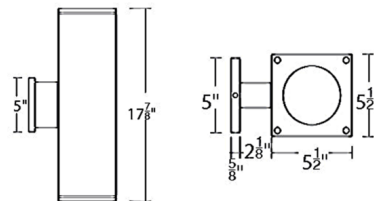

CLICK TO VIEW PRODUCT

Notes: