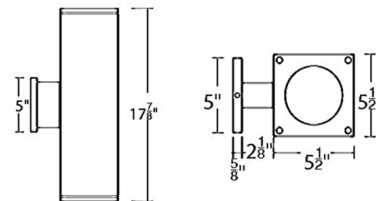

CLICK TO VIEW PRODUCT

Notes: