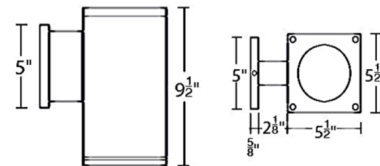

CLICK TO VIEW PRODUCT

Notes: