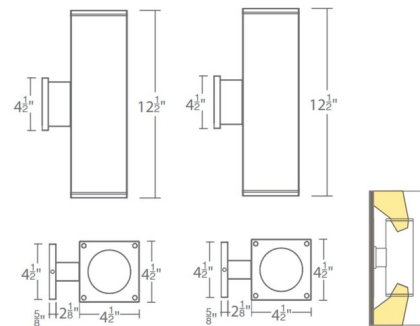

### Description

The Cube Architectural Wall Light with Up and Down Ultra Narrow 6 Degree Beam is a high performance exterior rated LED wall mount light in an appealing cubical profile. Driver concealed within the fixture. 85CRI. 120-277V. Dimmable with ELV (100-5%) at 120V or 0-10V (100-1%) at 120-277V.

### Specifications

COLOR	Clear
BODY FINISH	Graphite
WATTAGE	22W
DIMMER	Low Voltage Electronic
DIMENSIONS	5.5"W x 17.88"H x 8.25"D
INTEGRATED LED MODULE	2 x LED/11W/120-277V LED

### Technical Information

LAMP LIFE	60000 hours
BEAM ANGLE	6°
COLOR RENDERING	85 CRI
LAMP COLOR	2700K
LUMENS/WATT	20.00
LUMINOUS FLUX	220 lumens

Shown in graphite / clear

CLICK TO VIEW PRODUCT

Notes: