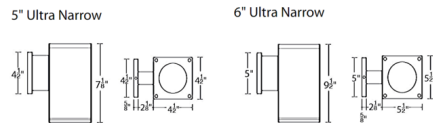

Lightology

lightology.com
866-954-4489
04-03-26

Project: _____

Company: _____

Location: _____ Fixture Type: _____

SPEC #: **WAC767879**

Approved On: _____ Approved By: _____

Cube Architectural Up or Down 6 Degree Beam Wall Light By WAC Lighting

Description

The Cube Architectural Wall Light with Up or Down Ultra Narrow 6 Degree Beam is a high performance exterior rated LED wall mount light in an appealing cubical profile. Driver concealed within the fixture. Fixture can install upside down to alter light distribution. 85CRI. 120-277V. Dimmable with ELV (100-5%) at 120V or 0-10V (100-1%) at 120-277V.

Specifications

COLOR . . . . . Clear
BODY FINISH . . . . . Bronze
WATTAGE 11W
DIMMER . . . . . Low Voltage Electronic
DIMENSIONS . . . . . 4.5"W x 7.13"H x 7.25"D
INTEGRATED LED MODULE . . . . . 1 x LED/11W/120-277V LED

Technical Information

LAMP LIFE . . . . . 60000 hours
BEAM ANGLE . . . . . 6°
COLOR RENDERING . . . . . 85 CRI
LAMP COLOR 3500K
LUMENS/WATT 13.64
LUMINOUS FLUX . . . . . 150 lumens

CLICK TO VIEW PRODUCT

Notes: