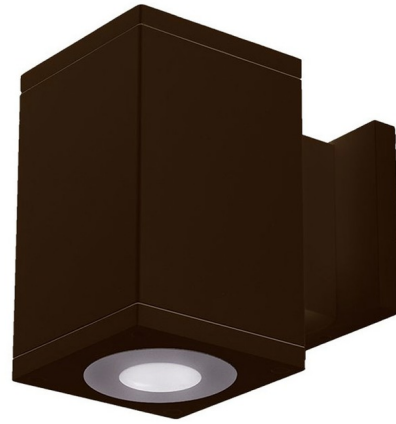

## Cube Architectural Up or Down 6 Degree Beam Wall Light By WAC Lighting

### Description

The Cube Architectural Wall Light with Up or Down Ultra Narrow 6 Degree Beam is a high performance exterior rated LED wall mount light in an appealing cubical profile. Driver concealed within the fixture. Fixture can install upside down to alter light distribution. 85CRI. 120-277V. Dimmable with ELV (100-5%) at 120V or 0-10V (100-1%) at 120-277V.

Shown in bronze / clear

### Specifications

COLOR . . . . . Clear  
BODY FINISH . . . . . Bronze  
WATTAGE . . . . . 11W  
DIMMER . . . . . Low Voltage Electronic  
DIMENSIONS . . . . . 4.5"W x 7.13"H x 7.25"D  
INTEGRATED LED MODULE . . . . . 1 x LED/11W/120-277V LED