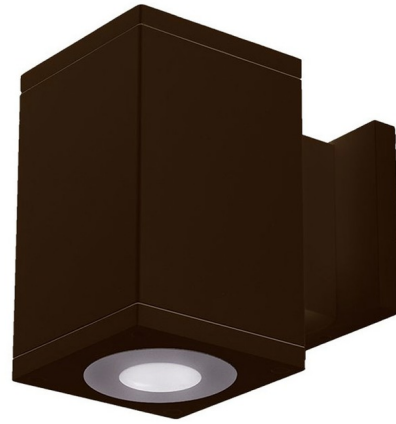

Lightology

lightology.com
866-954-4489
05-21-26

Project: _____

Company: _____

Location: _____ Fixture Type: _____

SPEC #: **WAC767879**

Approved On: _____ Approved By: _____

Cube Architectural Up or Down 6 Degree Beam Wall Light By WAC Lighting

Description

The Cube Architectural Wall Light with Up or Down Ultra Narrow 6 Degree Beam is a high performance exterior rated LED wall mount light in an appealing cubical profile. Driver concealed within the fixture. Fixture can install upside down to alter light distribution. 85CRI. 120-277V. Dimmable with ELV (100-5%) at 120V or 0-10V (100-1%) at 120-277V.

Shown in bronze / clear

Specifications

COLOR Clear
BODY FINISH Bronze
WATTAGE 11W
DIMMER Low Voltage Electronic
DIMENSIONS 4.5"W x 7.13"H x 7.25"D
INTEGRATED LED MODULE 1 x LED/11W/120-277V LED

Technical Information

LAMP LIFE 60000 hours
BEAM ANGLE 6°
COLOR RENDERING 85 CRI
LAMP COLOR 3500K
LUMENS/WATT 13.64
LUMINOUS FLUX 150 lumens

CLICK TO VIEW PRODUCT

Notes: