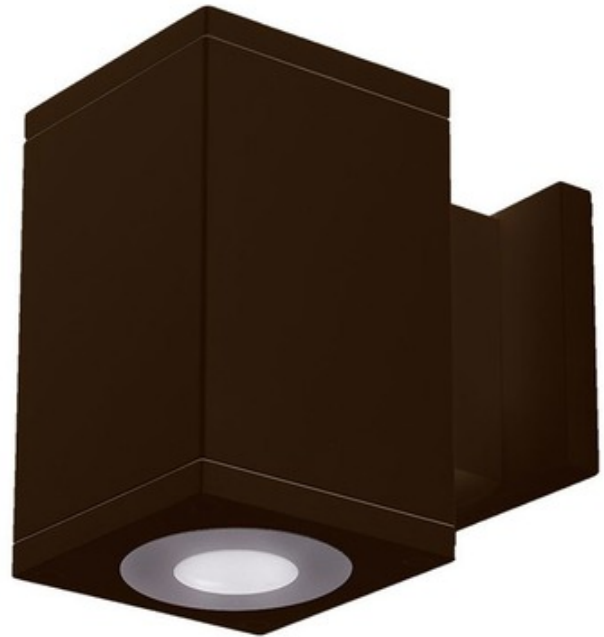

BRAND

WAC Lighting

DESCRIPTION

The Cube Architectural Wall Light with Up or Down Ultra Narrow 6 Degree Beam is a high performance exterior rated LED wall mount light in an appealing cubical profile. Driver concealed within the fixture. Fixture can install upside down to alter light distribution. 85CRI. 120-277V. Dimmable with ELV (100-5%) at 120V or 0-10V (100-1%) at 120-277V.

Shown in: Bronze / Clear

| | |
|------------------------------|--------------------------|
| SHADE COLOR | Clear |
| BODY FINISH | Bronze |
| WATTAGE | 11W |
| DIMMER | Low Voltage Electronic |
| DIMENSIONS | 4.5"W x 7.13"H x 7.25"D |
| INTEGRATED LED MODULE | |
| LAMP | 1 x LED/11W/120-277V LED |

Technical Information

| | |
|------------------------|------------|
| LUMINOUS FLUX | 150 lumens |
| LUMENS/WATT | 13.64 |
| LAMP COLOR | 3500K |
| COLOR RENDERING | 85 CRI |
| BEAM ANGLE | 6° |

SPEC # WAC767879