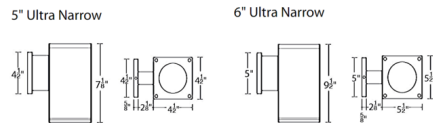

## Cube Architectural Up or Down 6 Degree Beam Wall Light By WAC Lighting

### Description

The Cube Architectural Wall Light with Up or Down Ultra Narrow 6 Degree Beam is a high performance exterior rated LED wall mount light in an appealing cubical profile. Driver concealed within the fixture. Fixture can install upside down to alter light distribution. 85CRI. 120-277V. Dimmable with ELV (100-5%) at 120V or 0-10V (100-1%) at 120-277V.

### Specifications

COLOR . . . . . Clear  
BODY FINISH . . . . . Bronze  
WATTAGE . . . . . 11W  
DIMMER . . . . . Low Voltage Electronic  
DIMENSIONS . . . . . 4.5"W x 7.13"H x 7.25"D  
INTEGRATED LED MODULE . . . . . 1 x LED/11W/120-277V LED