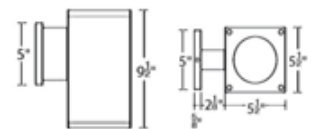

6" Ultra Narrow

COMPANY	PROJECT	FIXTURE TYPE	APPROVED BY	DATE