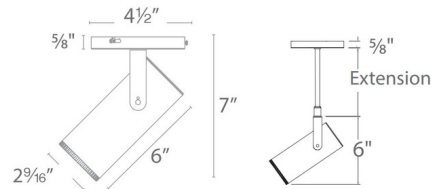

CLICK TO VIEW PRODUCT

Notes: