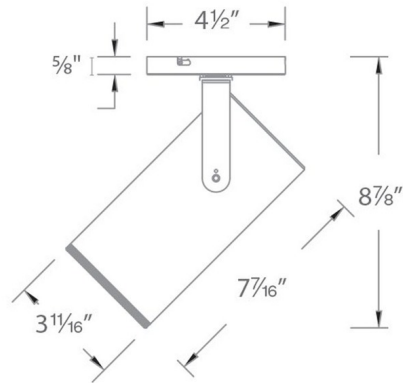

Shown in black

CLICK TO VIEW PRODUCT

Notes: