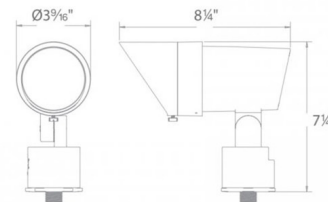

CLICK TO VIEW PRODUCT

Notes: