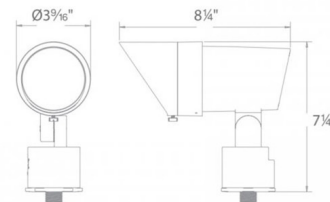

### Specifications

COLOR	Clear
BODY FINISH	Black
WATTAGE	35W
DIMMER	Included
DIMENSIONS	3.58"W x 7.25"H x 8.25"D
INTEGRATED LED MODULE	1 x LED/35W/12V LED
COUNTRY OF ORIGIN	China

### Technical Information

LAMP LIFE	70000 hours
BEAM SPREAD	Adjustable
COLOR RENDERING	85 CRI
LAMP COLOR	2700K
LUMENS/WATT	57.14
LUMINOUS FLUX	2000 lumens

Shown in black / clear

CLICK TO VIEW PRODUCT

Notes: