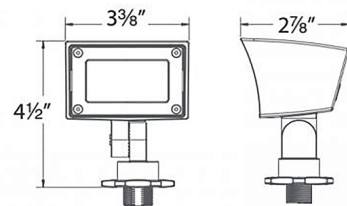

Description

The Mini Wall Wash Light offers a uniform wide distribution wall wash from a small form factor. Its 70 x 95 degree beam can highlight architectural features and textured walls, or showcase your front yard greenery. On-board dials can be used to adjust color temperature (2700K or 3000K) and brightness level. The light is also MLV dimmable. Corrosion-resistant aluminum alloy or solid die-cast brass construction ensures durability in the outdoors. The Bronze on Brass option is solid brass coated in bronze, offering enhanced protection in coastal areas. A mounting stake, 6 ft lead wire, and direct burial gel filled wire nuts are included. Note: A transformer is required, sold separately.

Specifications

COLOR	Clear
BODY FINISH	Bronze on Aluminum
WATTAGE	8W
DIMMER	Included
DIMENSIONS	3.375"W x 4.5"H x 2.875"D
INTEGRATED LED MODULE	1 x LED/8W/12V LED
COUNTRY OF ORIGIN	China

Technical Information

LAMP LIFE	60000 hours
BEAM ANGLE	95°
COLOR RENDERING	85 CRI
LAMP COLOR	CCT Select
LUMENS/WATT	52.50
LUMINOUS FLUX	420 lumens

Shown in bronze on aluminum / clear

CLICK TO VIEW PRODUCT

Notes: