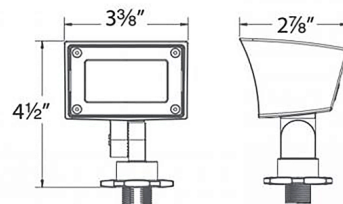

Description

The Mini Wall Wash Light offers a uniform wide distribution wall wash from a small form factor. Its 70 x 95 degree beam can highlight architectural features and textured walls, or showcase your front yard greenery. On-board dials can be used to adjust color temperature (2700K or 3000K) and brightness level. The light is also MLV dimmable. Corrosion-resistant aluminum alloy or solid die-cast brass construction ensures durability in the outdoors. The Bronze on Brass option is solid brass coated in bronze, offering enhanced protection in coastal areas. A mounting stake, 6 ft lead wire, and direct burial gel filled wire nuts are included. Note: A transformer is required, sold separately.

Specifications

COLOR	Clear
BODY FINISH	Bronze on Aluminum
WATTAGE	8W
DIMMER	Included
DIMENSIONS	3.375"W x 4.5"H x 2.875"D
INTEGRATED LED MODULE	1 x LED/8W/12V LED
COUNTRY OF ORIGIN	China

Technical Information

LAMP LIFE	60000 hours
BEAM ANGLE	95°
COLOR RENDERING	85 CRI
LAMP COLOR	CCT Select
LUMENS/WATT	52.50
LUMINOUS FLUX	420 lumens

Shown in bronze on aluminum / clear

CLICK TO VIEW PRODUCT

Notes: