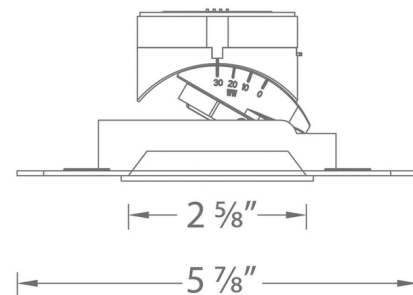

CLICK TO VIEW PRODUCT

Notes: