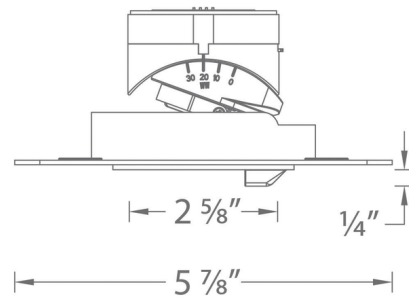

CLICK TO VIEW PRODUCT

Notes: