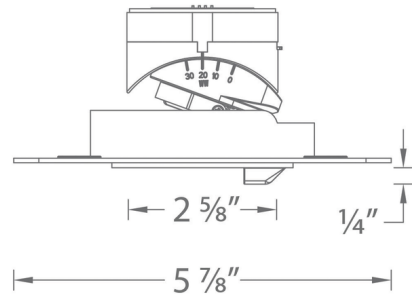

CLICK TO VIEW PRODUCT

Notes: