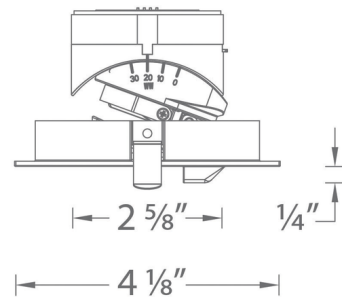

CLICK TO VIEW PRODUCT

Notes: