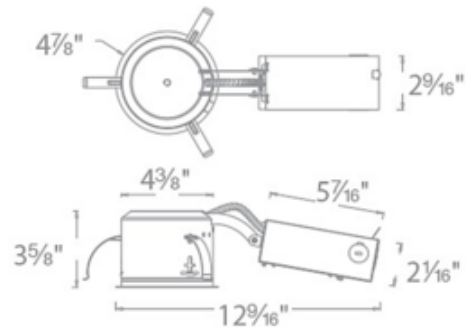

Technical Information

HOUSING TYPE	Remodel IC
HOUSING HEIGHT	4"
APERTURE SIZE	3.500"

SPEC # WAC768605

COMPANY	PROJECT	FIXTURE TYPE	APPROVED BY	DATE