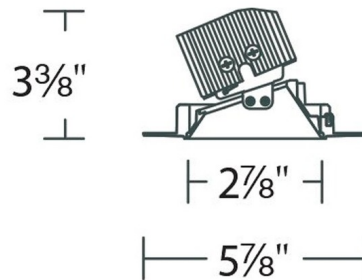

CLICK TO VIEW PRODUCT

Notes: