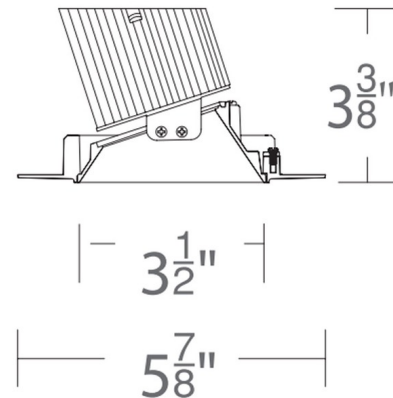

Shown in white

CLICK TO VIEW PRODUCT

Notes: