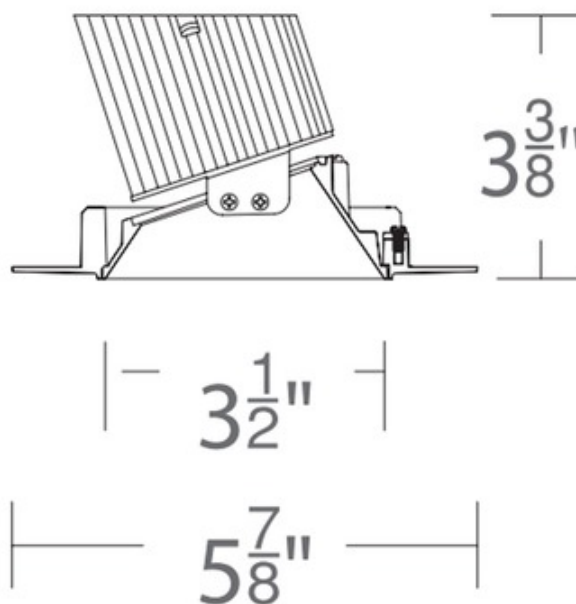

COMPANY	PROJECT	FIXTURE TYPE	APPROVED BY	DATE