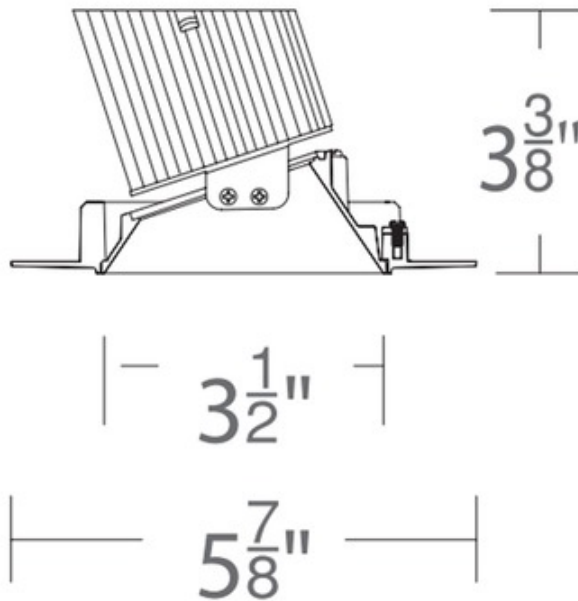

Aether 3.5IN Round 85CRI Wall Wash Invisible Trim

Description:

Aether Trimless Wall Wash features a shallow design to fit in tight plenum spaces without sacrificing lumen output. 3.5 inch trim aperture and 3.5 inch housing height. 35 degree cut-off angle for downlight. Accommodates ceiling thickness of 0.5-1.5 inch. Universal input voltage (120V-277V). 5 year WAC Lighting product warranty. Available with a White, Black, or Haze reflector. Choice of 2700K, 3000K, 3500K, or 4000K color temperature. Housing required, sold separately.

Shown in: White

List Price: \$299.93
 Our Price: \$215.95

Shade Color: N/A
 Body Finish: White
 Lamp: 1 x LED/15.5W/120V LED
 Wattage: 15.5W
 Dimmer: Low Voltage Electronic
 Dimensions: 5.13"W x 3.5"H

Technical Information

Luminous Flux: 860 lumens
 Lumens/Watt: 55.48
 Lamp Color: 2700 K
 Color Rendering: 85 CRI
 Beam Angle: 50°
 Lamp Life: 70000 hours
 Housing Type: New Construction NON IC
 Housing Height: 4"
 Aperture Shape: Round
 Aperture Size: 3.500"