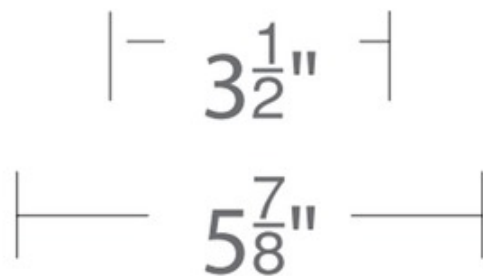

COMPANY

PROJECT

FIXTURE TYPE

APPROVED BY

DATE