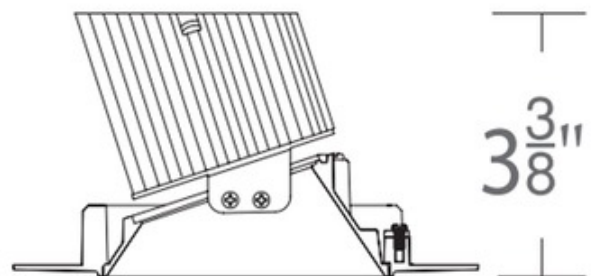

COMPANY

PROJECT

FIXTURE TYPE

APPROVED BY

DATE