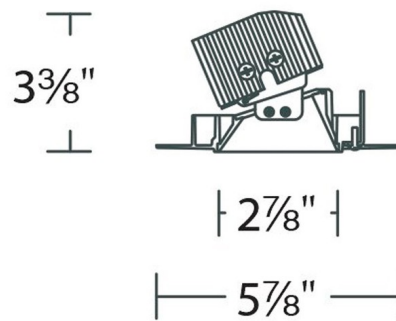

CLICK TO VIEW PRODUCT

Notes: