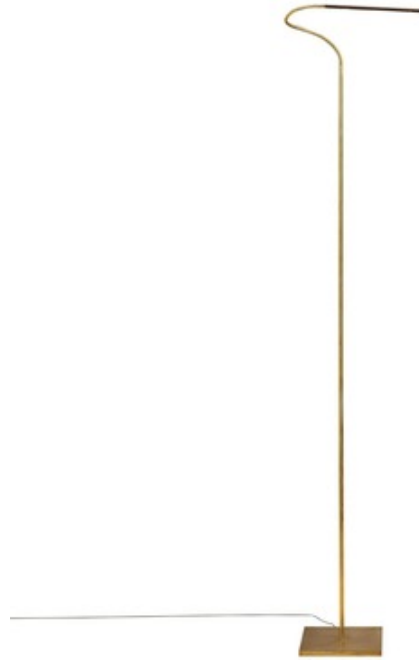

BRAND

Catellani & Smith

DESCRIPTION

The Lola Floor Lamp offers a sleek, modern look that will suit a variety of purposes, featuring a slim body with a snake-like neck that extends up from a square base with an integrated LED light source that can easily be re-positioned to ensure the light at the perfect angle. Finished in Natural Brass. On / Off switch located on cord. CE listed. Made in Italy.

SHADE COLOR	N/A
BODY FINISH	Natural Brass
WATTAGE	3W
DIMMER	Included
DIMENSIONS	16.53"W x 45.27"H
INTEGRATED LED MODULE	
LAMP	3 x LED/1W/120V LED

Technical Information

LUMINOUS FLUX	300 lumens
LUMENS/WATT	300.00
LAMP COLOR	2700K
COLOR RENDERING	80 CRI