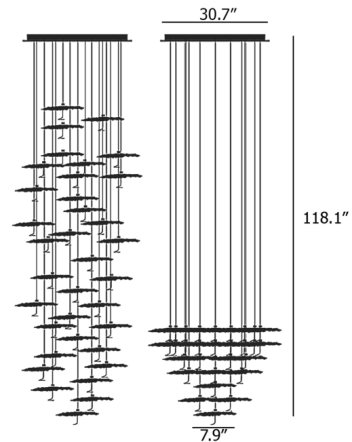

### Specifications

|                       |                        |
|-----------------------|------------------------|
| COLOR                 | Gold Leaf              |
| BODY FINISH           | Satin Steel            |
| WATTAGE               | 35W                    |
| DIMMER                | Low Voltage Electronic |
| DIMENSIONS            | 30.7"W x 118.1"H       |
| INTEGRATED LED MODULE | 35 x LED/1W/120V LED   |
| COUNTRY OF ORIGIN     | Italy                  |