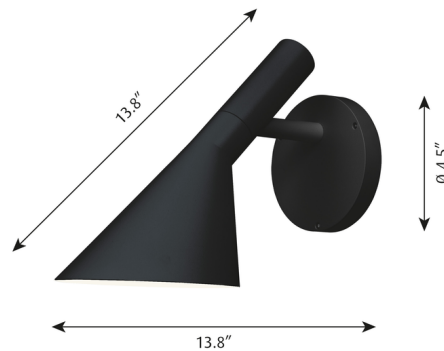

By Louis Poulsen

Description

AJ 50 Outdoor Wall Light designed by Arne Jacobsen, is based on geometric shapes - a cylinder, the socket and a cone, the shade. The fixture emits downward directed light. The shade is painted white on the inside to ensure a soft comfortable light distribution. Available in White, natural paint Aluminum, and Black finishes. Phase dimming.

Specifications

COLOR	N/A
BODY FINISH	White
WATTAGE	9W
DIMMER	Low Voltage Electronic
DIMENSIONS	7"W x 9.8"H x 13.8"D
INTEGRATED LED MODULE	1 x LED/9W/120V LED

Technical Information

COLOR RENDERING	90 CRI
LAMP COLOR	3000K
LUMENS/WATT	56.00
LUMINOUS FLUX	504 lumens

Shown in white

CLICK TO VIEW PRODUCT

Notes: