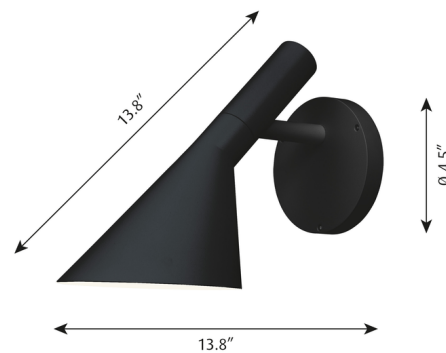

By Louis Poulsen

Description

AJ 50 Outdoor Wall Light designed by Arne Jacobsen, is based on geometric shapes - a cylinder, the socket and a cone, the shade. The fixture emits downward directed light. The shade is painted white on the inside to ensure a soft comfortable light distribution. Available in White, natural paint Aluminum, and Black finishes. Phase dimming.

Specifications

COLOR	N/A
BODY FINISH	White
WATTAGE	9W
DIMMER	Low Voltage Electronic
DIMENSIONS	7"W x 9.8"H x 13.8"D
INTEGRATED LED MODULE	1 x LED/9W/120V LED

Technical Information

COLOR RENDERING	90 CRI
LAMP COLOR	3000K
LUMENS/WATT	56.00
LUMINOUS FLUX	504 lumens

Shown in white

CLICK TO VIEW PRODUCT

Notes: