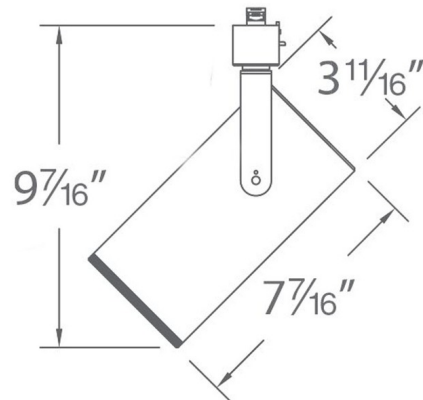

### Description

Silo 2042 Track Head provides superior light output in a pleasing design with wide range of dynamic beam adjustment. Continuously adjustable beam angle from 15 to 50 degrees. Die-cast aluminum construction with rotatable front face. Integral LED and driver. Outperforms halogen 150W PAR38. Available in White, Black, or Brushed Nickel with 2700K, 3000K, 3500K, or 4000K color temperature. 5 year WAC Lighting product warranty. UL listed. Title 24 Compliant. Choice of H, J, or L Track System compatibility. Compatibility: L: WAC L Series and Lightolier Lytespan 120 volt single circuit track (Lightolier track by others) J: WAC J Series single circuit track and Juno 120 volt single circuit and two circuit track systems H: WAC H Series and Halo 120 volt single circuit line voltage track system (Halo track by others)

### Specifications

COLOR	N/A
BODY FINISH	Black
WATTAGE	42W
DIMMER	Low Voltage Electronic
DIMENSIONS	3.69"W x 9.43"H
INTEGRATED LED MODULE	1 x LED/42W/120V LED

### Technical Information

LAMP LIFE	50000 hours
BEAM SPREAD	Adjustable
COLOR RENDERING	90 CRI
LAMP COLOR	2700K
LUMENS/WATT	51.79
LUMINOUS FLUX	2175 lumens

Shown in black

CLICK TO VIEW PRODUCT

Notes: