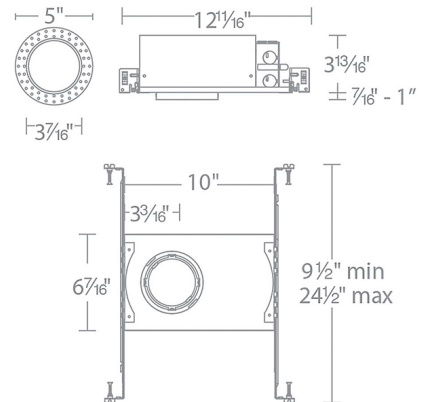

Shown in black

CLICK TO VIEW PRODUCT

Notes: