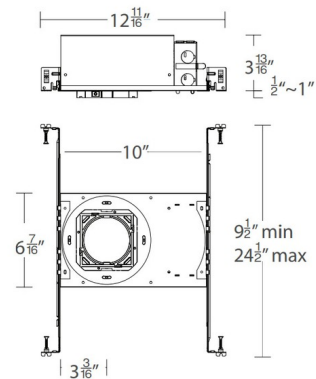

Shown in aluminum

CLICK TO VIEW PRODUCT

Notes: