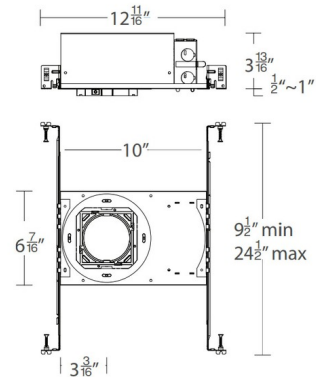

Shown in aluminum

CLICK TO VIEW PRODUCT

Notes: