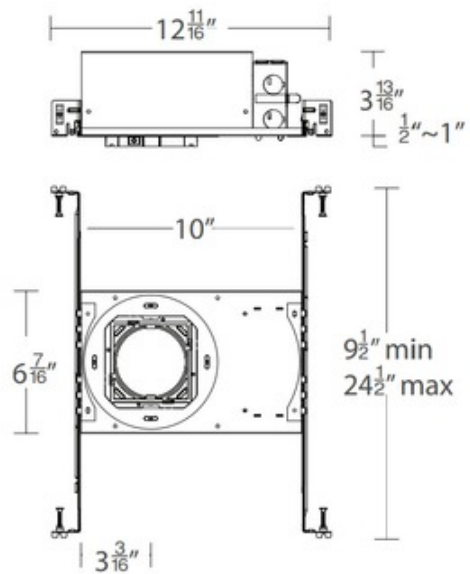

COMPANY	PROJECT	FIXTURE TYPE	APPROVED BY	DATE