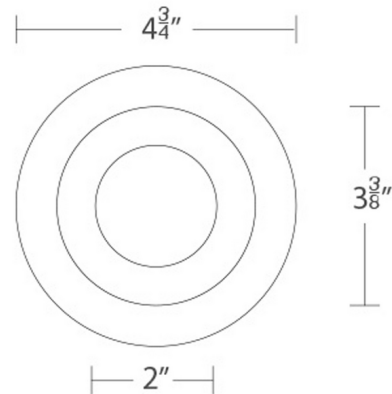

## Ocularc 3.5 inch Round Adjustable Downlight Trim By WAC Lighting

### Description

The Ocularc Architectural 3.5 Inch Round Adjustable Downlight Trim features a single spot light source with die-cast aluminum construction. Adjustable LED light engine included with housing offering 0-30 degree vertical adjustment and 365 degree horizontal adjustment. Spot, Narrow Flood and Flood optics. 2700K, 3000K, 3500K, 4000K or Warm Dim (3000K-1800K) color temperature options available with housing. UL listed. Suitable for wet locations. A complete fixture requires a housing and trim, sold separately.

### Specifications

REFLECTOR/BAFFLE COLOR	N/A
BODY FINISH	White
WATTAGE	N/A
DIMMER	N/A
DIMENSIONS	4.75"W
BULB	N/A
COUNTRY OF ORIGIN	China

### Technical Information

APERTURE SIZE	3.500"
APERTURE SHAPE	Round
CEILING TYPE	Drywall with Trim
FUNCTION	Adjustable Accent

Shown in white

CLICK TO VIEW PRODUCT

Notes: