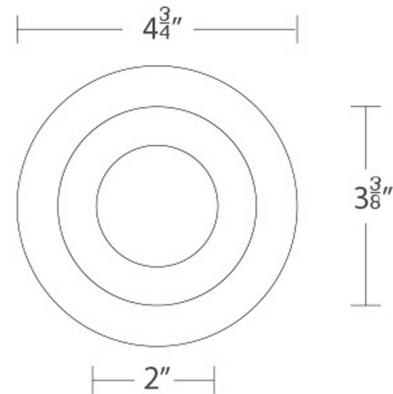

Lightology

lightology.com
866-954-4489
07-09-26

Project: _____
 Company: _____
 Location: _____ Fixture Type: _____
 SPEC #: **WAC768951**
 Approved On: _____ Approved By: _____

Ocularc 3.5 inch Round Adjustable Downlight Trim By WAC Lighting

Description

The Ocularc Architectural 3.5 Inch Round Adjustable Downlight Trim features a single spot light source with die-cast aluminum construction. Adjustable LED light engine included with housing offering 0-30 degree vertical adjustment and 365 degree horizontal adjustment. Spot, Narrow Flood and Flood optics. 2700K, 3000K, 3500K, 4000K or Warm Dim (3000K-1800K) color temperature options available with housing. UL listed. Suitable for wet locations. A complete fixture requires a housing and trim, sold separately.

Shown in white

Specifications

REFLECTOR/BAFFLE COLOR	N/A
BODY FINISH	White
WATTAGE	N/A
DIMMER	N/A
DIMENSIONS	4.75"W
BULB	N/A
COUNTRY OF ORIGIN	China

Technical Information

APERTURE SIZE	3.500"
APERTURE SHAPE	Round
CEILING TYPE	Drywall with Trim
FUNCTION	Adjustable Accent