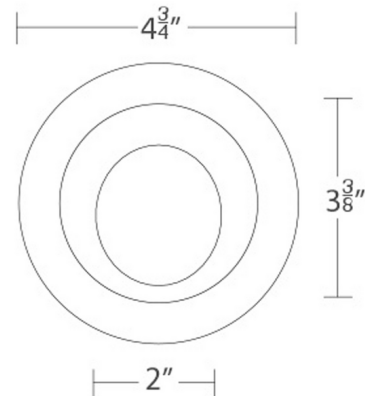

Shown in white / haze reflector / frosted