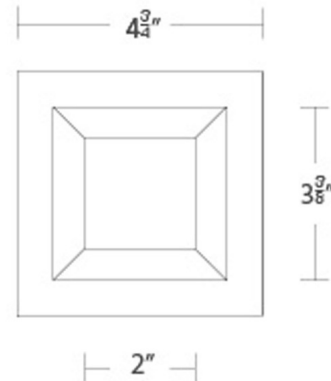

Lightology

lightology.com
866-954-4489
05-25-26

Project: _____

Company: _____

Location: _____ Fixture Type: _____

SPEC #: **WAC768957**

Approved On: _____ Approved By: _____

Ocularc 3.5 inch Square Adjustable Downlight Trim By WAC Lighting

Description

The Ocularc Architectural 3.5 Inch Square Adjustable Downlight Trim features a single spot light source with die-cast aluminum construction. Adjustable LED light engine included with housing offering 0-30 degree vertical adjustment and 365 degree horizontal adjustment. Spot, Narrow Flood and Flood optics with 2700K, 3000K, 3500K or 4000K and Warm Dim (3000K-1800K) color temperature options available with housing. 1000 delivered lumens. UL listed. Suitable for wet locations. A complete fixture requires a housing and trim, sold separately.

Shown in white / haze reflector

Specifications

REFLECTOR/BAFFLE COLOR	N/A
BODY FINISH	White / Haze Reflector
WATTAGE	N/A
DIMMER	N/A
DIMENSIONS	4.75"W
BULB	N/A
COUNTRY OF ORIGIN	China

Technical Information

APERTURE SHAPE	Square
FUNCTION	Downlight

CLICK TO VIEW PRODUCT

Notes: