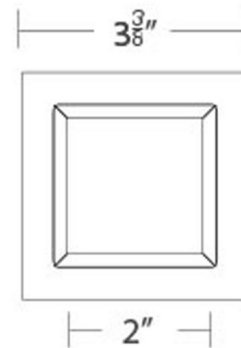

Lightology

lightology.com
866-954-4489
05-25-26

Project: _____

Company: _____

Location: _____ Fixture Type: _____

SPEC #: **WAC768958**

Approved On: _____ Approved By: _____

Ocularc 3.5 inch Square Adjustable Pinhole Trim By WAC Lighting

Description

The Ocularc Architectural 3.5 Inch Square Pinhole Trim features a single spot light source with die-cast aluminum construction. Adjustable LED light engine included with housing offering 0-30 degree vertical adjustment and 365 degree horizontal adjustment. Spot, Narrow Flood, and Flood optics included with housing. 2700K, 3000K, 3500K or 4000K or Warm Dim color temperature options available. 825 delivered lumens. UL listed. Suitable for wet locations. A complete fixture requires a housing and trim, sold separately.

Shown in white

Specifications

REFLECTOR/BAFFLE COLOR	N/A
BODY FINISH	White
WATTAGE	N/A
DIMMER	N/A
DIMENSIONS	4.75"W
BULB	N/A
COUNTRY OF ORIGIN	China

Technical Information

APERTURE SIZE	2.000"
APERTURE SHAPE	Pinhole
FUNCTION	Adjustable Accent