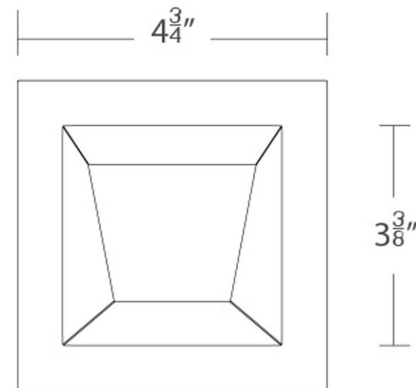

Shown in white / frosted