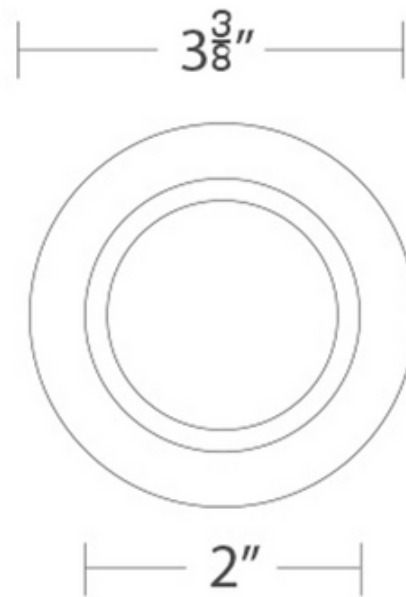

BRAND

WAC Lighting

DESCRIPTION

The Ocularc Architectural 3.5 Inch Round Trimless Adjustable Pinhole Trim features a single spot light source with die-cast aluminum construction in White finish. Adjustable LED light engine included with housing offering 0-30 degree vertical adjustment and 365 degree horizontal adjustment. Spot, Narrow Flood, and Flood optics. 2700K, 3000K, 3500K, 4000K or Warm Dim (3000K-1800K) color temperature options available with housing. 825 delivered lumens. UL listed. Suitable for wet locations. A complete fixture includes a housing and trim, sold separately.

Shown in: White

TRIM COLOR	N/A
BODY FINISH	White
WATTAGE	N/A
DIMMER	N/A
DIMENSIONS	3.38"W
LAMP	N/A

Technical Information

FUNCTION	Adjustable Accent
APERTURE SHAPE	Pinhole
APERTURE SIZE	2.000"

SPEC # WAC768963