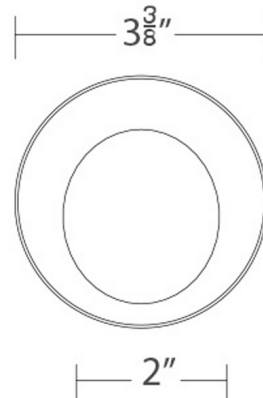

## Ocularc 3.5 inch Round Trimless Wall Wash Trim By WAC Lighting

### Description

The Ocularc Architectural 3.5 Inch Round Trimless Wall Wash Trim features a single spot light source with die-cast aluminum construction. LED light engine with 2700K, 3000K, 3500K, 4000K or Warm Dim (3000K-1800K) color temperature options available with housing. 680 delivered lumens. UL listed. Suitable for wet locations. A complete fixture requires a housing and trim, sold separately.

### Specifications

REFLECTOR/BAFFLE COLOR	Frosted
BODY FINISH	Haze
WATTAGE	N/A
DIMMER	N/A
DIMENSIONS	3.38"W
BULB	N/A
COUNTRY OF ORIGIN	China

### Technical Information

APERTURE SHAPE	Round
FUNCTION	Wall Washer

CLICK TO VIEW PRODUCT

Notes: