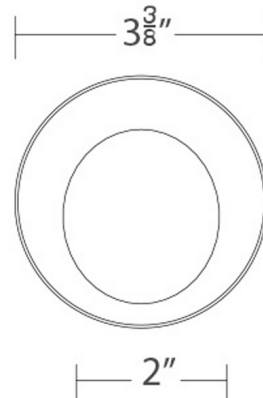

Shown in haze / frosted