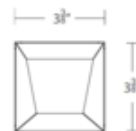

Shown in: White / Frosted

TRIM COLOR	Frosted
BODY FINISH	White
WATTAGE	N/A
DIMMER	N/A
DIMENSIONS	3.38"W
LAMP	N/A

Technical Information

FUNCTION	Wall Washer
APERTURE SHAPE	Square

SPEC # WAC768969

Trims (Order Housing Separately)