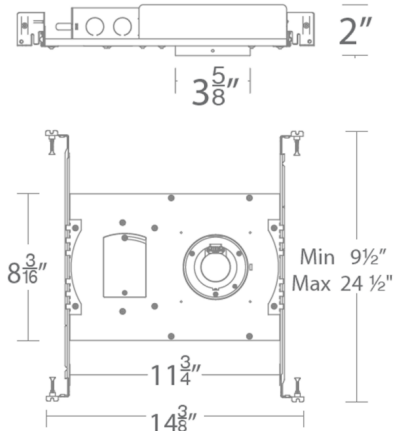

Description

Aether 2 Inch Extreme Shallow New Construction Housing available as IC Airtight or IC Airtight certified. Designed to fit in tight plenum spaces with complex HVAC ducts, sprinkler pipes, and conduit runs. Compatible with Aether 2 inch square or round trimless or with trim options. A complete fixture requires a housing and trim, sold separately.

Specifications

REFLECTOR/BAFFLE COLOR	N/A
BODY FINISH	Aluminum
WATTAGE	15W
DIMMER	N/A
DIMENSIONS	14.38"W x 2"H x 8.19"D
BULB NOT INCLUDED	1 x LED/15W/120-277V LED
COUNTRY OF ORIGIN	China

Technical Information

APERTURE SIZE	2.000"
APERTURE SHAPE	Round
HOUSING HEIGHT	3"
HOUSING TYPE	New construction IC Airtight

Shown in aluminum

CLICK TO VIEW PRODUCT

Notes: