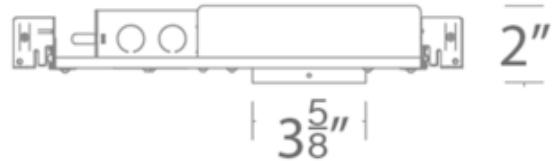

Shown in: Aluminum

COMPANY	PROJECT	FIXTURE TYPE	APPROVED BY	DATE