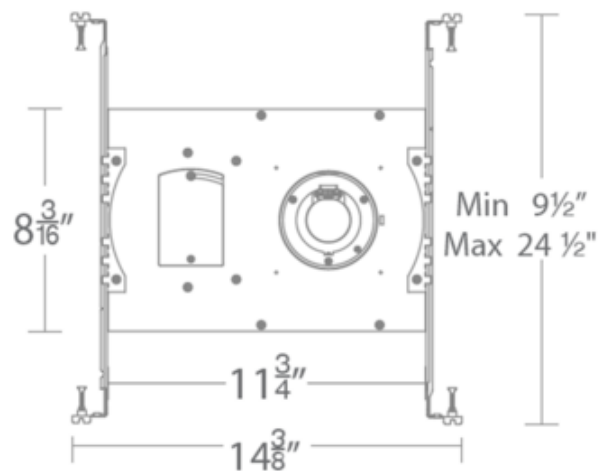

COMPANY	PROJECT	FIXTURE TYPE	APPROVED BY	DATE